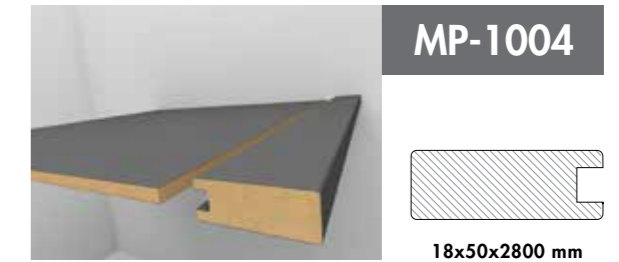

## MOBİLYA PROFİLLERİ FURNITURE PROFILES

4 mm Cam Profili  
4 mm Glass Profile

MP-1052

22x47x2800 mm

8 mm Kapak Profili  
8 mm Cabinet Door Profile

MP-1004

18x50x2800 mm

8 mm Kapak Profili  
8 mm Cabinet Door Profile