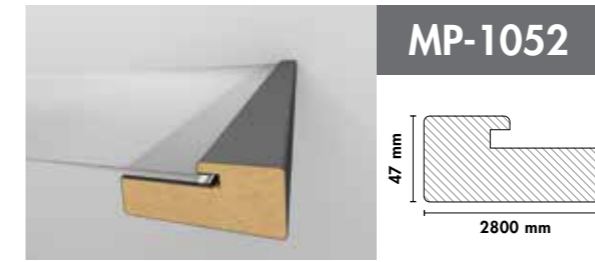

MOBİLYA PROFİLLERİ FURNITURE PROFILES

4 mm Cam Profili
4 mm Glass Profile