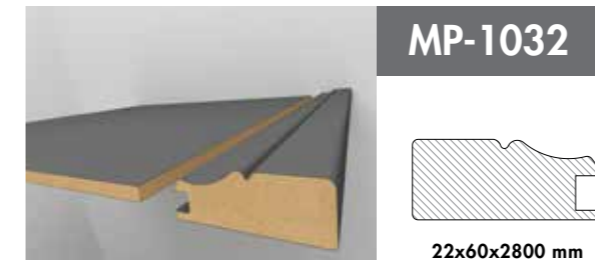

## MOBİLYA PROFİLLERİ FURNITURE PROFILES

4 mm Cam Profili  
4 mm Glass Profile

MP-1052

22x47x2800 mm

8 mm Kapak Profili  
8 mm Cabinet Door Profile

MP-1004

18x50x2800 mm

8 mm Kapak Profili  
8 mm Cabinet Door Profile