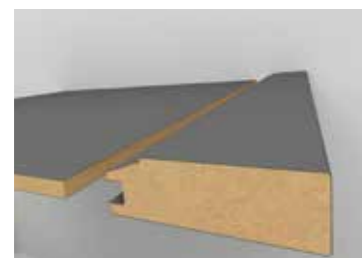

8 mm Kapama Profili
8 mm Cover Profile