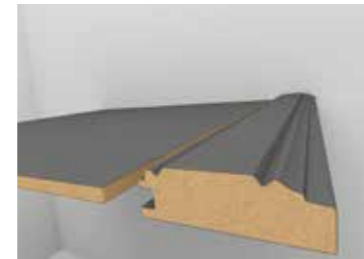

8 mm Kapak Profili
8mm Cabinet Door Profile