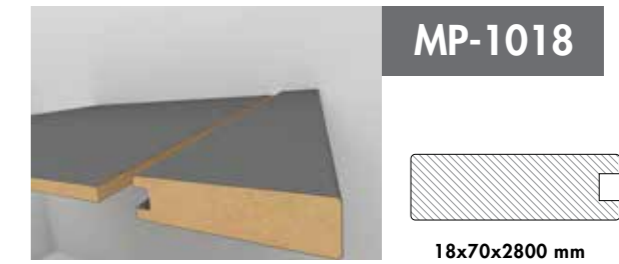

MP-1032

22x60x2800 mm

8 mm Kapak Profili
8 mm Cabinet Door Profile